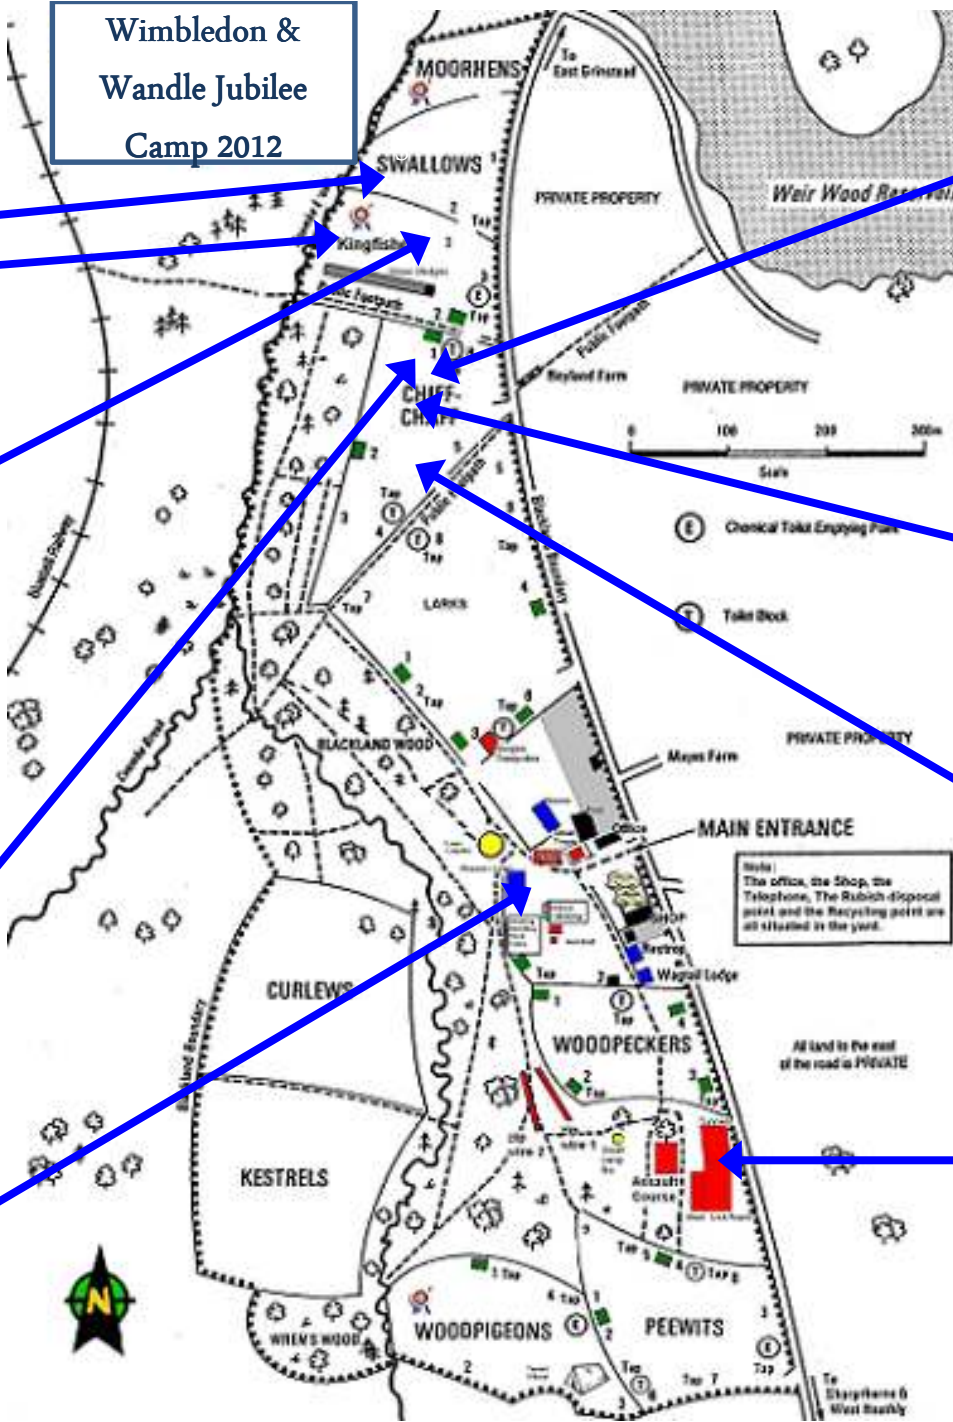

Wimbledon & Wandle Jubilee Camp 2012

B Take Aim

Shooting,
Archery, bouncy castle
Foam slide

A Monkeying Around
Aerial runway,
Monkey bridge
Swings
DIY pioneering

C Kre8

Range of creative activities

D Rocking Around

limbing
Bouldering
Aeroball

H Quick Steps

Street dance
Possible martial arts

G Scintillating Science

Science based activities

F Testing Tasks

Range of team building and other activities

E Chutes and Roots

Low ropes, assault course
Tunnels, parachutes